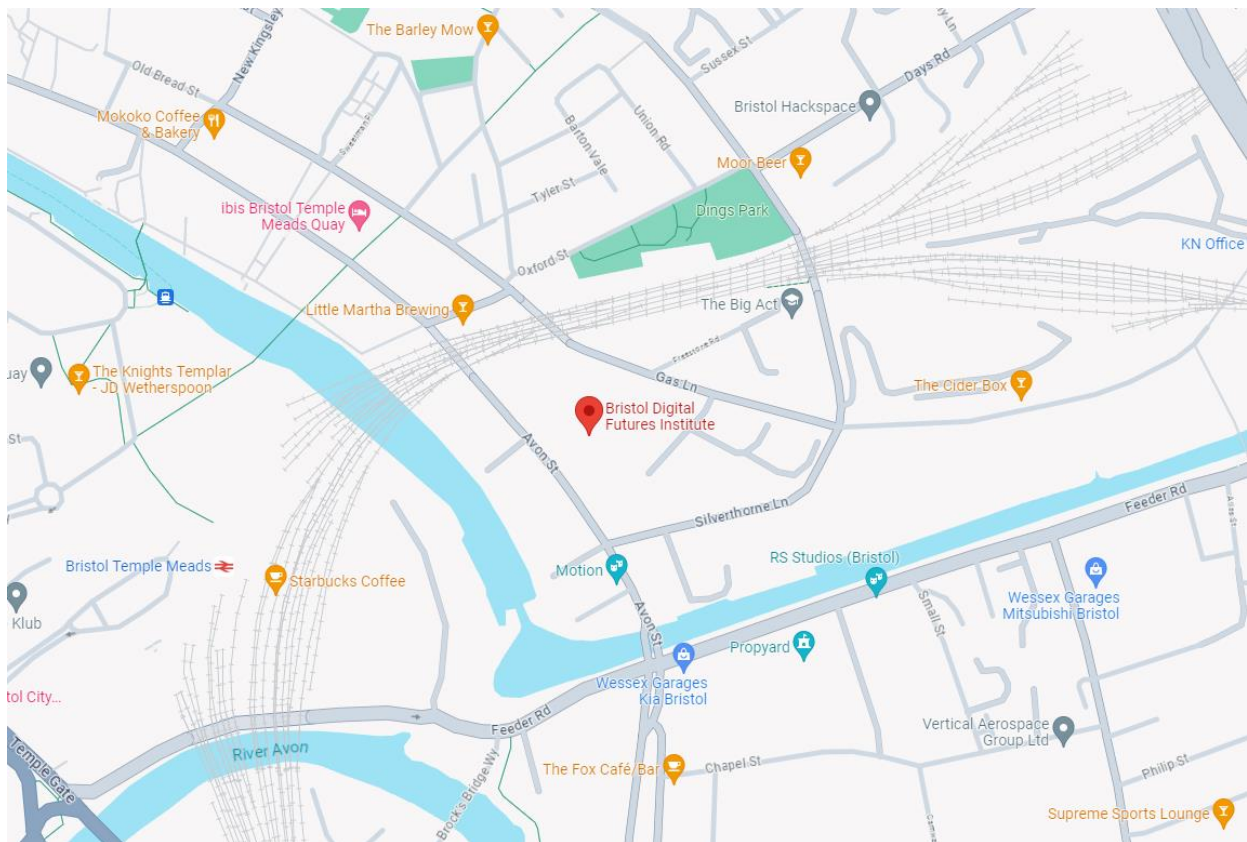

## Guide with directions to Bristol Digital Futures Institute 65 Avon Street, Bristol BS2 0PZ

Please see below the different ways you can get to BDFI.

# 1. Temple Meads Railway Station

## 1.1 On foot

Please follow the below directions when arriving at Temple Meads Railway Station:

↑ Walk north-west towards Friary

315 ft

↪ Turn right onto Friary

387 ft

↑ Continue onto Meads Reach Bridge

374 ft

### 2.1 On foot

If you arrive by bus, please follow the directions below.

- ↑ Walk south on Whitson St towards Lower Maudlin St  
194 ft
- ← Turn left onto Lower Maudlin St  
348 ft
- ← Turn left onto The Haymarket/A38  
26 ft
- ↗ Slight right onto Union St  
0.2 mi
- ← Turn left towards Castle Bridge  
66 ft
- ↘ Turn right towards Castle Bridge  
118 ft
- ← Turn left towards Castle Bridge  
Take the stairs  
207 ft
- ↘ Turn right onto Castle Bridge  
328 ft
- ↖ Slight left onto Hawkins Ln  
299 ft