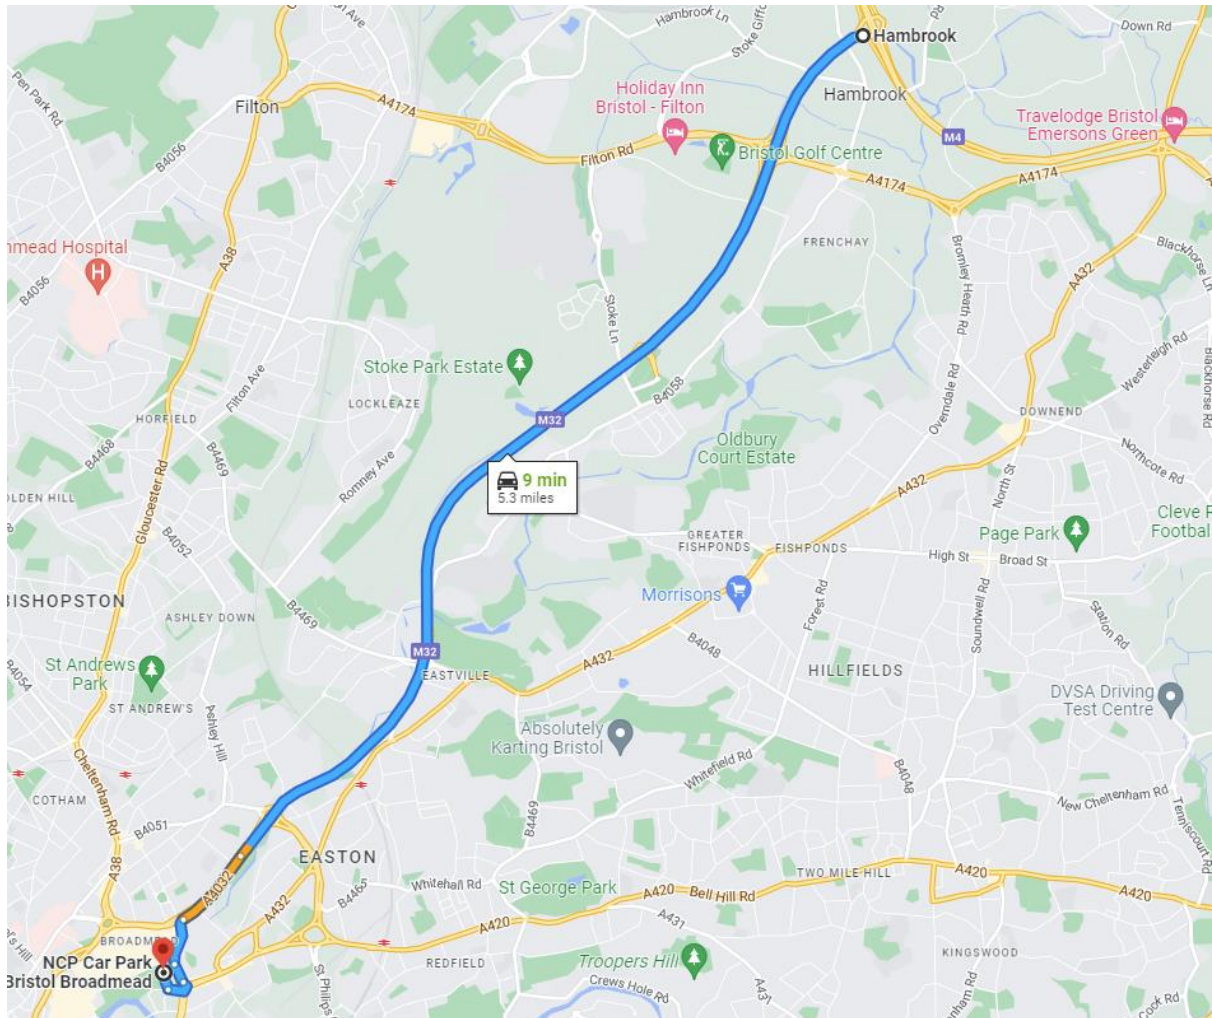

3. Arriving by car from outside Bristol

3.1. By car to nearest NCP carpark

If you are driving to Bristol using M4 please merge into M32 at J19 to get to the Broadmead NCP carpark, the closest NCP car park to the Showroom. The postcode for this car park is BS1 3AF. Once you are on M32 please follow the directions below: