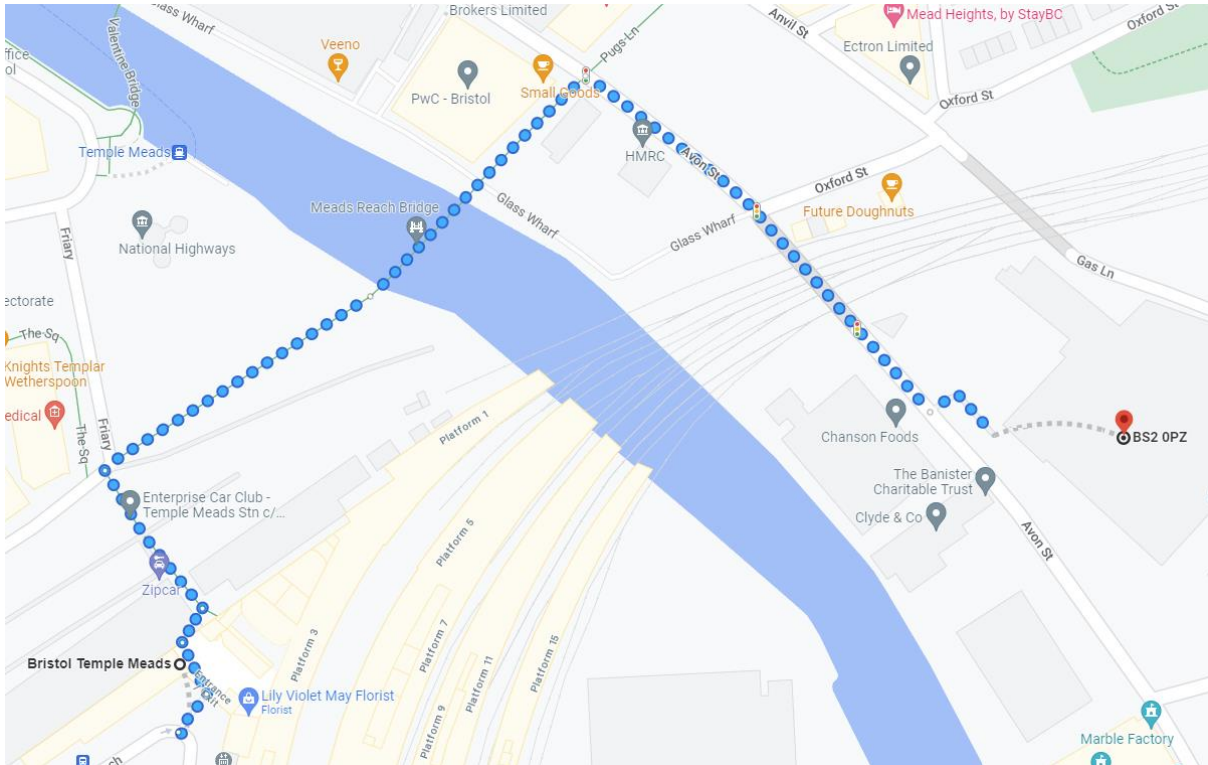

## Guide with directions to Bristol Digital Futures Institute 65 Avon Street, Bristol BS2 0PZ

Please see below the different ways you can get to BDFI.

## 1.1 On foot

Please follow the below directions when arriving at Temple Meads Railway Station:

↑ Walk north-west towards Friary

315 ft

↪ Turn right onto Friary

387 ft

↑ Continue onto Meads Reach Bridge

374 ft

↪ Turn right onto Avon St

0.1 mi

↶ Turn left

105 ft

### 2.1 On foot

If you arrive by bus, please follow the directions below.

- ↑ Walk south on Whitson St towards Lower Maudlin St  
194 ft
- ← Turn left onto Lower Maudlin St  
348 ft
- ← Turn left onto The Haymarket/A38  
26 ft
- ↗ Slight right onto Union St  
0.2 mi
- ← Turn left towards Castle Bridge  
66 ft
- ↘ Turn right towards Castle Bridge  
118 ft
- ← Turn left towards Castle Bridge  
Take the stairs  
207 ft
- ↘ Turn right onto Castle Bridge  
328 ft
- ↖ Slight left onto Hawkins Ln  
299 ft