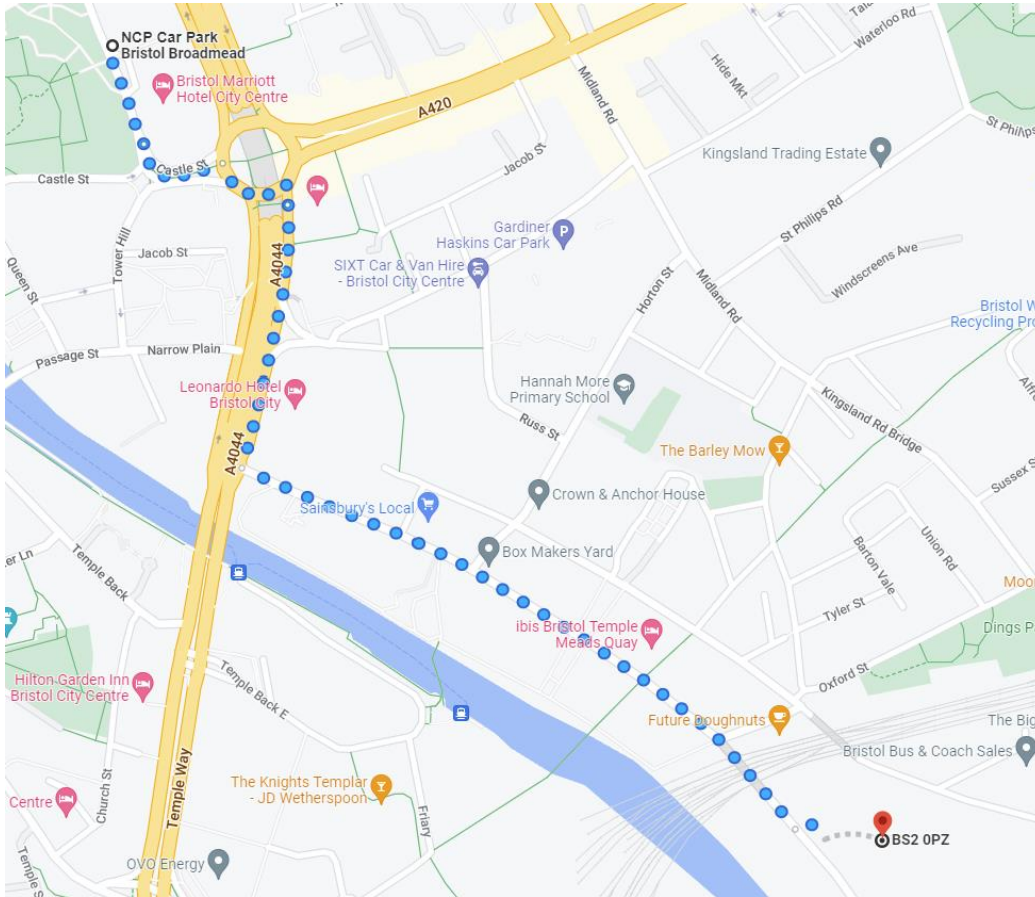

↪ Turn right onto Avon St

0.1 mi

↶ Turn left

105 ft

### 2.1 On foot

If you arrive by bus, please follow the directions below.

- ↑ Walk south on Whitson St towards Lower Maudlin St  
194 ft
- ← Turn left onto Lower Maudlin St  
348 ft
- ← Turn left onto The Haymarket/A38  
26 ft
- ↗ Slight right onto Union St  
0.2 mi
- ← Turn left towards Castle Bridge  
66 ft
- ↘ Turn right towards Castle Bridge  
118 ft
- ← Turn left towards Castle Bridge  
Take the stairs  
207 ft
- ↘ Turn right onto Castle Bridge  
328 ft
- ↖ Slight left onto Hawkins Ln  
299 ft

- ↖ Slight left onto Hawkins Ln  
299 ft
- ← Turn left onto E Tucker St  
0.1 mi
- ← Turn left  
0.1 mi
- Take the pedestrian tunnel  
Take the stairs  
161 ft
- ↖ Slight left onto Temple Back E  
0.1 mi
- ← Turn left towards Valentine Bridge  
36 ft
- ← Continue onto Valentine Bridge  
194 ft
- ↘ Turn right onto Glass Wharf  
0.2 mi
- ↘ Turn right onto Avon St  
322 ft
- ← Turn left  
105 ft

#### NCP Car Park Bristol Broadmead

Lower Castle St, Bristol BS1 3AF

- ↑ Walk south-east on Lower Castle St  
295 ft
- ↗ Slight right towards Old Market Roundabout  
276 ft
- ↶ At Old Market Roundabout, take the 3rd exit onto the Avon St slip road  
276 ft
- ↶ Keep left at the fork to continue towards Avon St  
0.1 mi
- ↶ Turn left onto Avon St  
0.3 mi
- ↶ Turn left  
105 ft