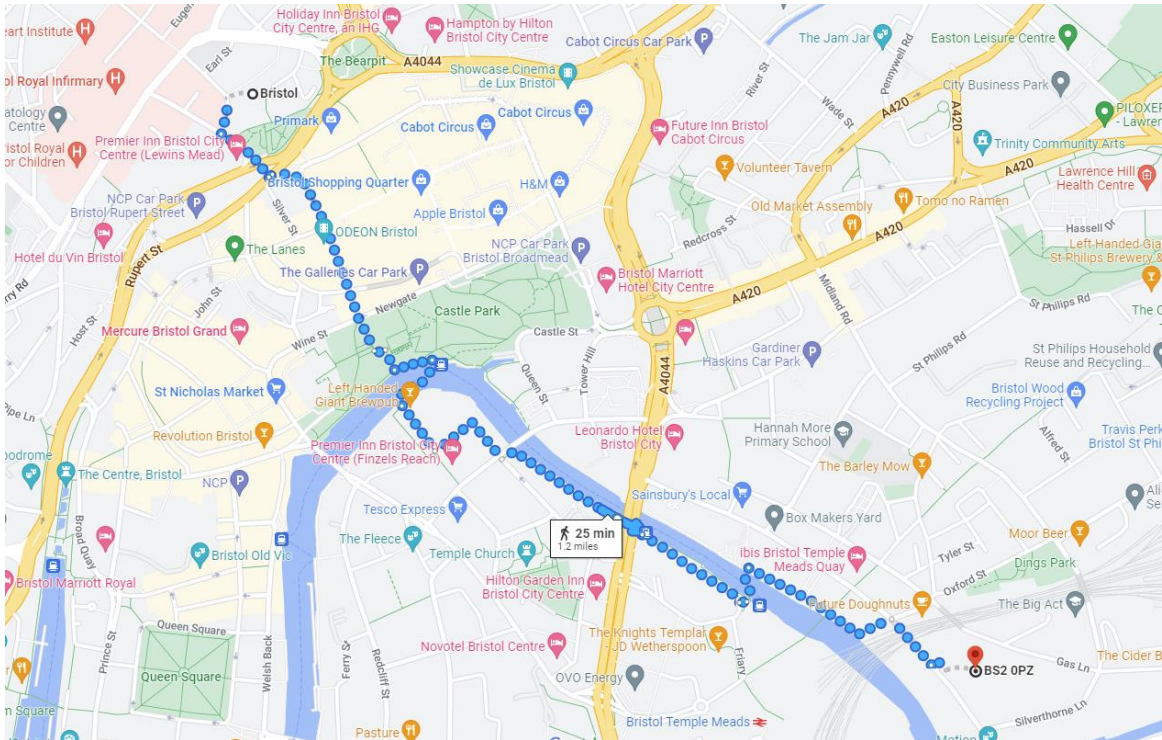

## 1.1 On foot

Please follow the below directions when arriving at Temple Meads Railway Station:

↑ Walk north-west towards Friary

315 ft

↪ Turn right onto Friary

387 ft

↑ Continue onto Meads Reach Bridge

374 ft

↪ Turn right onto Avon St

0.1 mi

↶ Turn left

105 ft

## 1.2 By taxi

There are taxis available at the front of Temple Meads railway station. The postcode of BDFI is BS2 0PZ. The ride should only take a few minutes. Close to the entrance is a small parking bay in front of the ATS building that can be used as a drop-off point. It is highlighted in yellow on the map. The entrance is marked with a red cross.

### 2.1 On foot

If you arrive by bus, please follow the directions below.

- ↑ Walk south on Whitson St towards Lower Maudlin St  
194 ft
- ← Turn left onto Lower Maudlin St  
348 ft
- ← Turn left onto The Haymarket/A38  
26 ft
- ↗ Slight right onto Union St  
0.2 mi
- ← Turn left towards Castle Bridge  
66 ft
- ↘ Turn right towards Castle Bridge  
118 ft
- ← Turn left towards Castle Bridge  
Take the stairs  
207 ft
- ↘ Turn right onto Castle Bridge  
328 ft
- ↖ Slight left onto Hawkins Ln  
299 ft